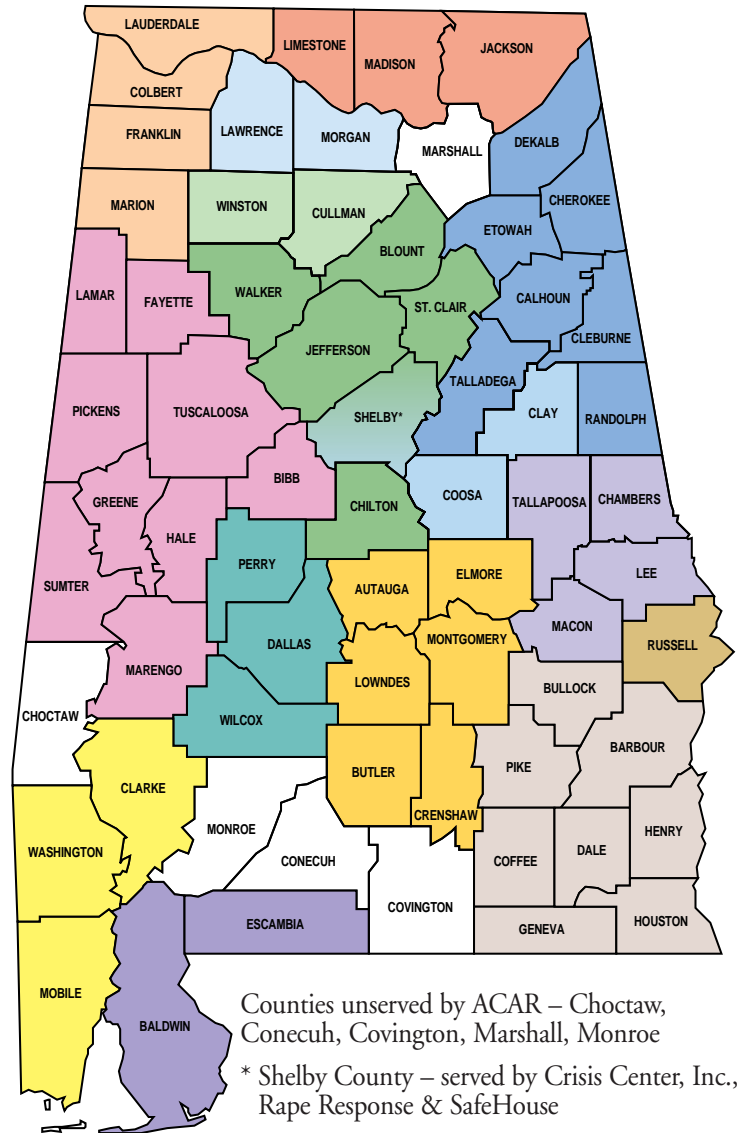

Crisis Center of North Alabama

Crisis Line: (256) 716-1000, (800) 691-8426
Office: (256) 716-4052
Jackson, Limestone, Madison

SafeHouse

Crisis Line: (205) 664-4357, Office: (205) 664-5930
Clay, Coosa, Shelby*

House of Ruth, Inc.

Crisis Line: (334) 793-2232, Office: (334) 793-5214
Barbour, Bullock, Coffee, Dale, Geneva, Henry, Houston, Pike

Mental Health Association Rape Response Advocacy Program

Crisis Line: (256) 353-1160, Office: (256) 353-1160
Lawrence, Morgan

Rape Counselors of East Alabama

Crisis Line: (334) 745-8634, Office: (334) 741-0707
Chambers, Lee, Macon, Tallapoosa

Contact Mobile, Inc.

Rape Crisis Center of Mobile
Crisis Line: (334) 473-7273, (800) 718-7273
Office: (334) 431-5100
Clarke, Mobile, Washington,

Rape Response

Crisis Line: (256) 767-1100, Office: (256) 765-0025
Colbert, Franklin, Lauderdale, Marion

Turning Point

Crisis Line: (205) 758-0808, Office: (205) 758-0808
Bibb, Fayette, Greene, Hale, Lamar, Marengo, Pickens, Sumter, Tuscaloosa

Victim Services of Cullman, Inc.

Crisis Line: (256) 734-6120 / 734-6100,
Office: (256) 775-2600
Cullman, Winston

Lighthouse-Baldwin Co.

Crisis Line: (251) 947-4393, Office: (251) 947-6196
Baldwin, Escambia

Crisis Center of Russell County

Crisis Line: (334) 297-4401, Office: (334) 297-4484
Russell

Sabra Sanctuary, Inc.

Crisis Line: (334) 874-8711, Office: (334) 877-4645
Dallas, Perry, Wilcox

Please contact the Crisis Center for your area based on your county of residence.

Alabama Coalition Against Rape 24-Hour Hotline

1-800-725-RAPE (7273)

RAINN National Sexual Assault Hotline

1-800-656-HOPE (4673)

Developed by the Alabama Department of Public Health in collaboration with the Alabama Coalition Against Rape.

Funded by Grant No. U17/CCU419368-03 from the CDC, NCIPC

ADPH-INJURY-Mag-9/03-03/RO